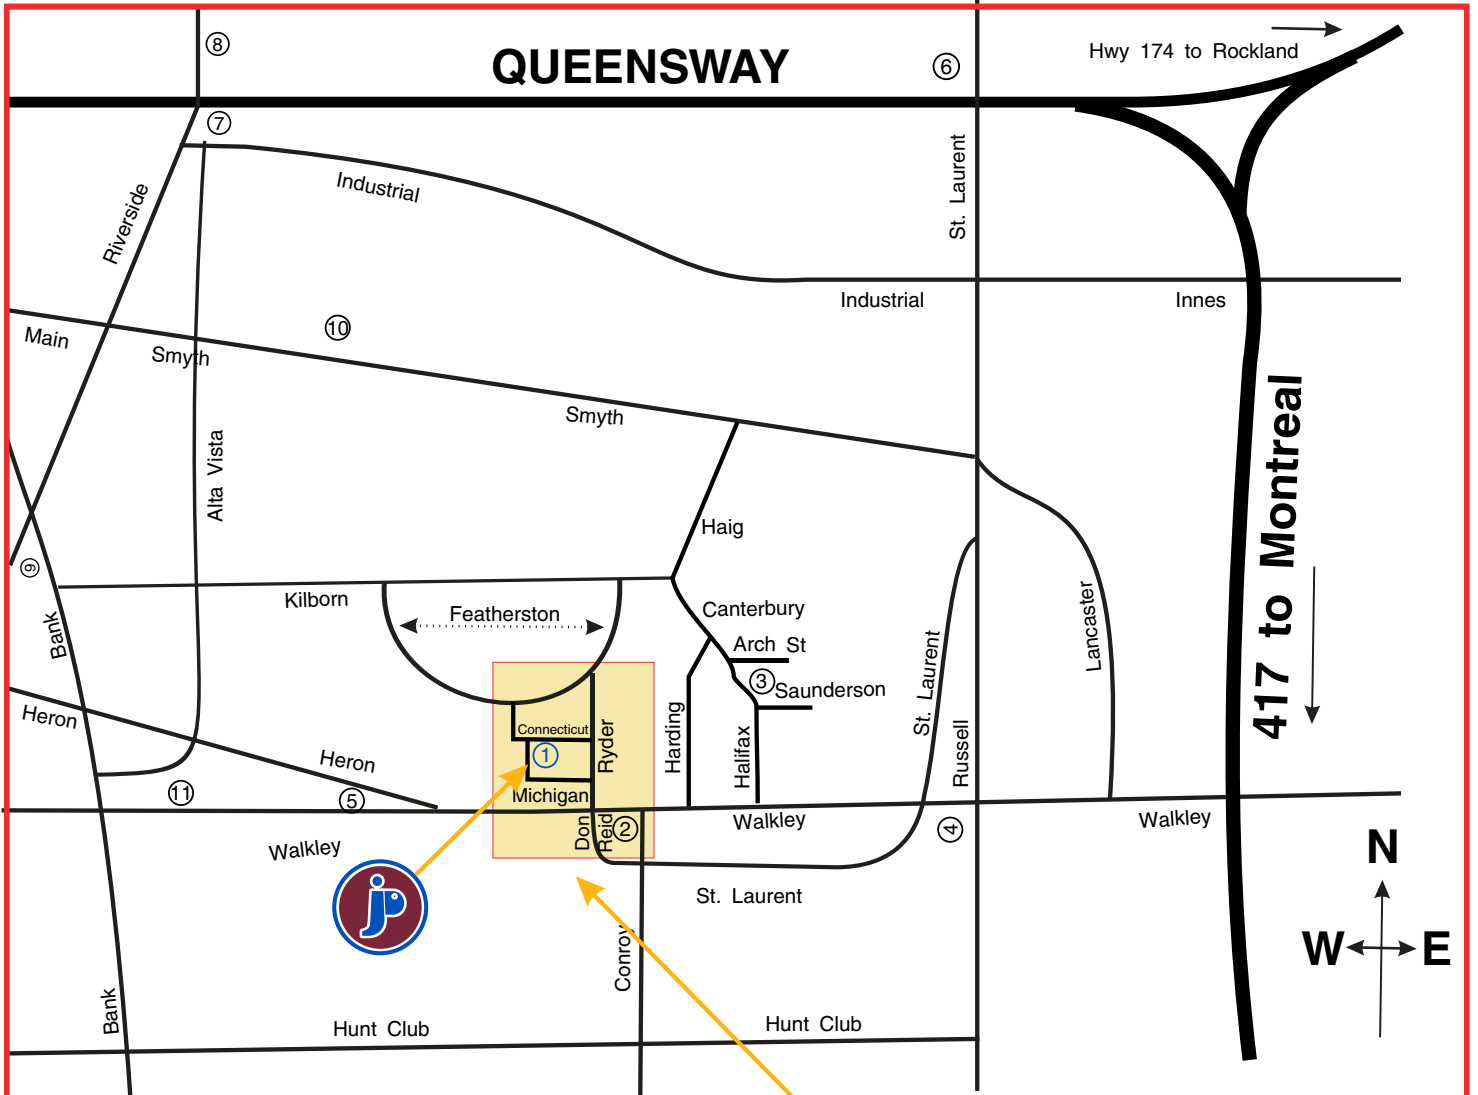

JD'S SPORTSLINE

1931 Michigan Avenue - Ottawa, Ontario - K1H 6Y1
 Tel: (613) 739-8685 - Fax: (613) 739-9867 - e-mail: info@jdsportsline.ca

• SOUTH EAST OTTAWA •

① **JD'S SPORTSLINE**
 1931 Michigan Ave. - (613) 739-8685

- ② Tim Horton's & ESSO
- ③ Canterbury Arena
- ④ Giant Tiger
- ⑤ HeronGate Mall
- ⑥ St. Laurent Shopping Centre
- ⑦ Post Office
- ⑧ Lynx Stadium
- ⑨ Billings Bridge Plaza
- ⑩ CHEO/General Hospital
- ⑪ Jim Durrell Arena (Walkley Arena)